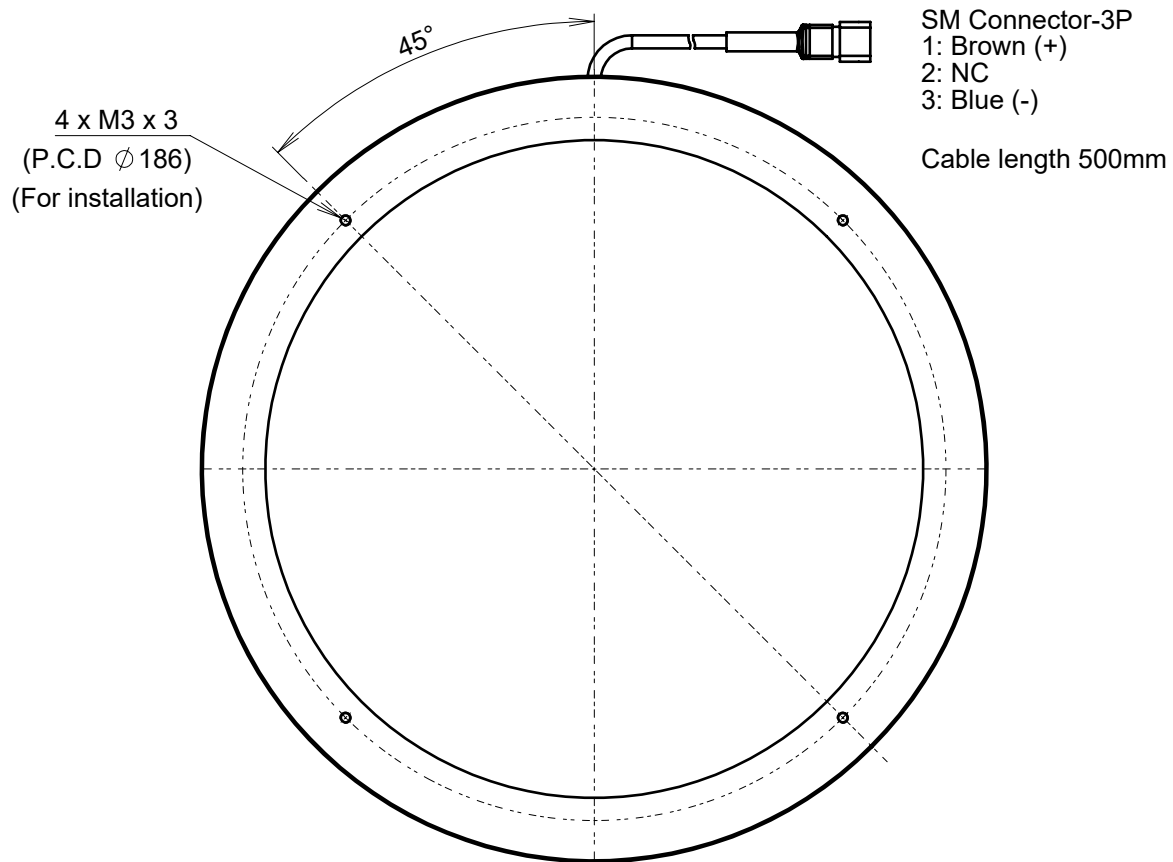

SRL-208x

Copyright(C) 2019 CCS Asia PTE LTD. All rights reserved.
Reproduction or photocopy without permission is prohibited.

Input Voltage: DC24V
Power Consumption: 22W (R,G,B,IR)
33W (W)