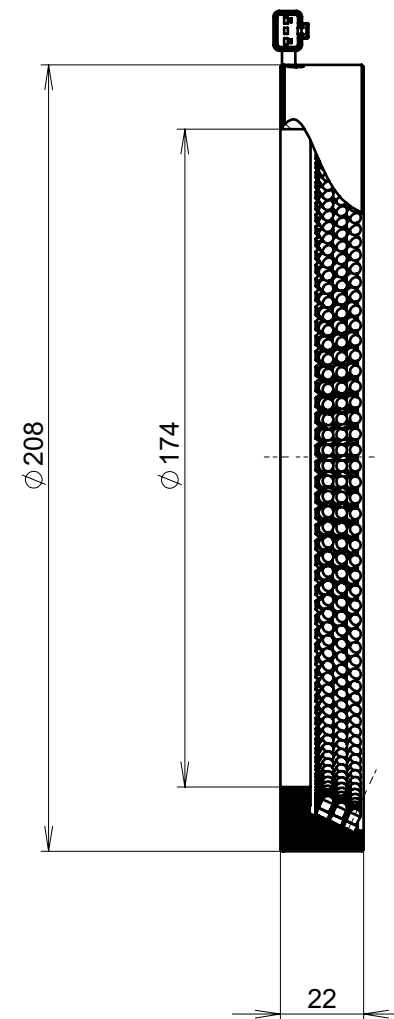

SRL-208x

Copyright(C) 2019 CCS Asia PTE LTD. All rights reserved.
Reproduction or photocopy without permission is prohibited.

Input Voltage: DC24V
Power Consumption: 22W (R,G,B,IR)
33W (W)